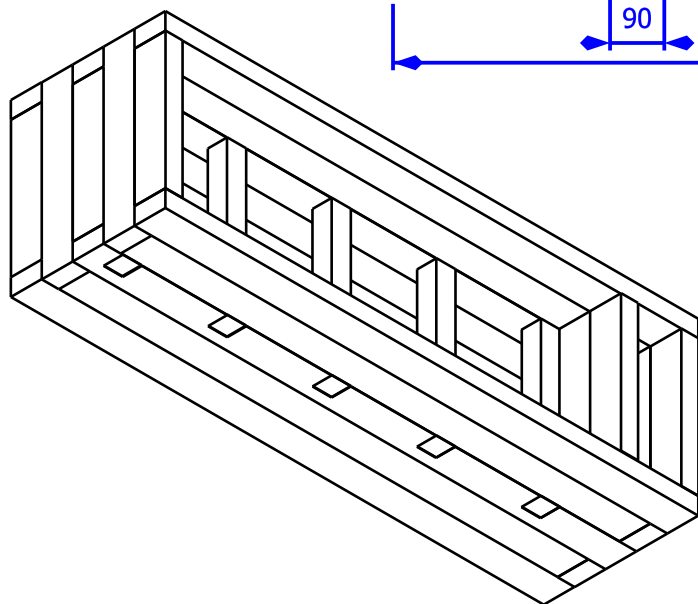

x 4

x 8

2340

800

x 4

x 4

2050

1560

1070

580

90

90

x 2

90

2500

800

x 5

DESIGNED BY: InnoGreenTech		Bac de Jardinage		G	-
DATE: 12/07/2019		Bac avec réserve d'eau		F	-
SIZE A4				E	-
SCALE 0.08	WEIGHT (kg) Weight	DRAWING NUMBER 1		D	-
				C	-
				B	-
This drawing is our property; it can't be reproduced or communicated without our written consent.				A	-