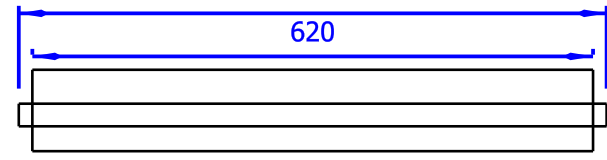

1

90

37.5

1470

1440

x1

25

15

1440

x1

650

620

x2

925

41.966

x2

1730

200

x2

90

40

1810

280

x2

640

x1

620

x5

800

x1

DESIGNED BY: InnoGreenTech		Solve		G	-
DATE: 27/07/2019		Serre connectée		F	-
SIZE A4				E	-
				D	-
SCALE 0.12	WEIGHT (kg) Weight	DRAWING NUMBER Drawing number	SHEET Sheet	C	-
This drawing is our property; it can't be reproduced or communicated without our written consent.				B	-
				A	-