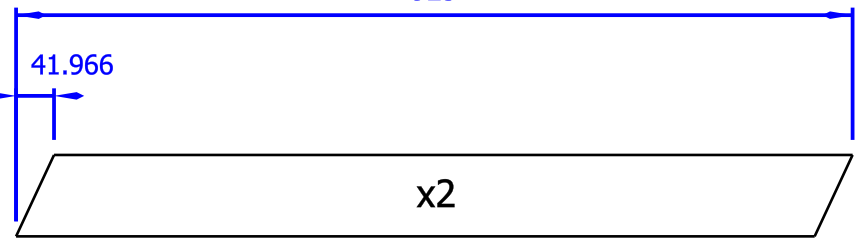

1

90

37.5

1470

1440

x1

25

15

1440

x1

650

620

x2

925

41.966

x2

1730

200

x2

90

40

1810

280

x2

640

x1

620

x5

800

x1

DESIGNED BY: InnoGreenTech		Solve		G	-
DATE: 27/07/2019		Serre connectée		F	-
SIZE A4				E	-
				D	-
SCALE 0.12	WEIGHT (kg) Weight	DRAWING NUMBER Drawing number	SHEET Sheet	C	-
This drawing is our property; it can't be reproduced or communicated without our written consent.				B	-
				A	-