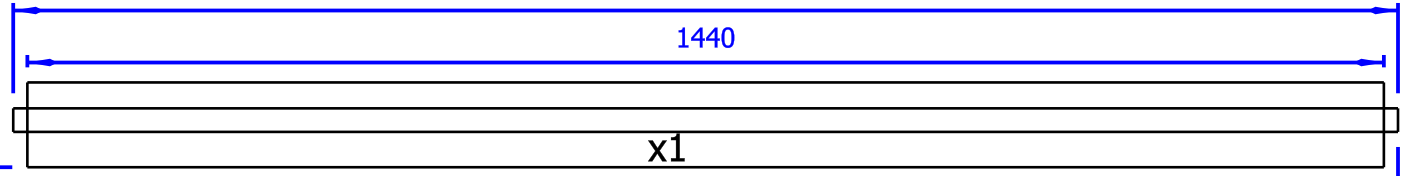

F E D C B A

4

3

2

1

4

3

2

1

90

37.5

1470

1440

x1

25

15

1730

200

x2

90

40

1810

280

x2

640

x1

620

x5

800

x1

DESIGNED BY: InnoGreenTech		Solve		G	-
DATE: 27/07/2019		Serre connectée		F	-
SIZE A4				E	-
				D	-
SCALE 0.12	WEIGHT (kg) Weight	DRAWING NUMBER Drawing number	SHEET Sheet	C	-
This drawing is our property; it can't be reproduced or communicated without our written consent.				B	-
				A	-