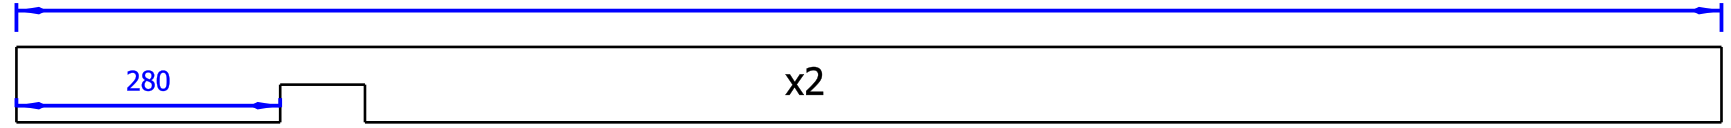

1730

200

x2

90

40

1810

280

x2

640

x1

620

x5

800

x1

DESIGNED BY: InnoGreenTech		Solve		G	-
DATE: 27/07/2019		Serre connectée		F	-
SIZE A4				E	-
				D	-
SCALE 0.12	WEIGHT (kg) Weight	DRAWING NUMBER Drawing number	SHEET Sheet	C	-
This drawing is our property; it can't be reproduced or communicated without our written consent.				B	-
				A	-