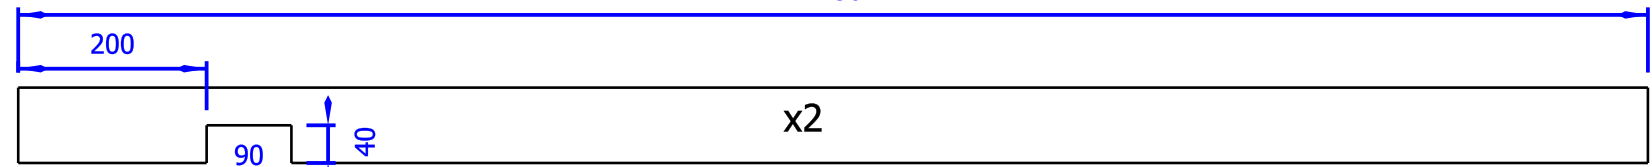

1

90

37.5

1470

1440

x1

25

15

1440

x1

650

620

x2

925

41.966

x2

1730

200

x2

90

40

1810

280

x2

640

x1

620

x5

800

x1

DESIGNED BY: InnoGreenTech		Solve		G	-
DATE: 27/07/2019		Serre connectée		F	-
SIZE A4				E	-
				D	-
SCALE 0.12	WEIGHT (kg) Weight	DRAWING NUMBER Drawing number	SHEET Sheet	C	-
This drawing is our property; it can't be reproduced or communicated without our written consent.				B	-
				A	-